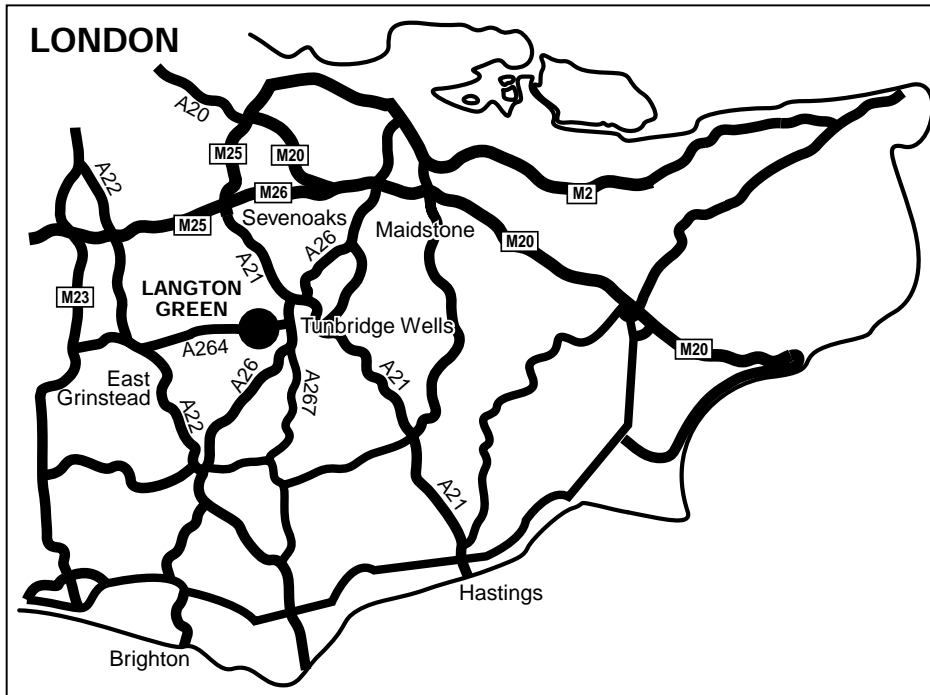

on publications directions

ON Publications
Langton Green
Tunbridge Wells
Kent TN3 0EG
Tel: 01892 860928
Fax: 01892 863503
ISDN: 01892 861653
www.onpublications.co.uk

By car...

From Gatwick, Heathrow or London - M25 to junction 5. A21, A26 to Tunbridge Wells. A264 to Langton Green.

From Dover, Folkestone - M20 to M25, junction 5. A21, A26 to Tunbridge Wells. A264 to Langton Green.

By train...

Regular train services from Charing Cross, Waterloo East and Cannon Street to Tunbridge Wells or Tonbridge. Trains from Europe to Ashford International with connecting trains to Tonbridge.